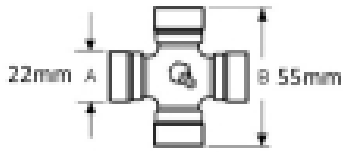

VTE5000 - Universal joint 22mm x 55mm

Part No:
VTE5000

Price:
£19.81 (exc
VAT)
£23.77 (inc
VAT)