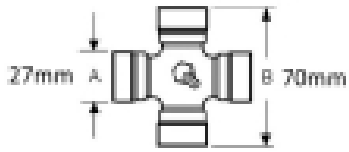

VTE3608 Plain Bore Keyway Yoke 30mm Bore

Part No: VTE3608

Price: £30.65 (exc VAT) | £36.78 (inc VAT)

Specifications

VTE3608 Plain Bore Keyway Yoke 30mm Bore

fits UJ 27mm x 70mm (VTE 5001)

Plain bore 30mm

with 8mm Keyway & M10 threaded hole

Optional Extras

VTE5001 - Universal joint 27mm x 70mm

Part No:
VTE5001

Price:
£23.54 (exc
VAT)
£28.25 (inc
VAT)