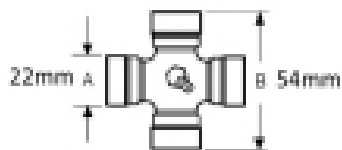

VTE5011 Universal joint 22mm x 54mm

Part No:

VTE5011

Price:

£21.46 (exc

VAT)

£25.75 (inc

VAT)