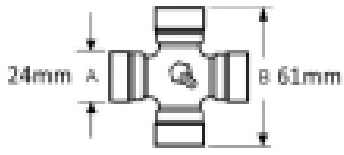

VTE3601 Plain Bore Yoke Bore 20mm With 6mm Keyway & M8 Threaded Hole

Part No: VTE3601

Price: £29.68 (exc VAT) | £35.62 (inc VAT)

Specifications

VTE3601 Plain Bore Yoke

fits UJ 24mm x 61mm (VTE 5003)

Plain Bore 20mm With 6mm Keyway & M8 Threaded Bolt

Optional Extras

VTE5003 - Universal joint 24mm x 61mm

Part No:
VTE5003

Price:
£24.69 (exc
VAT)
£29.63 (inc
VAT)