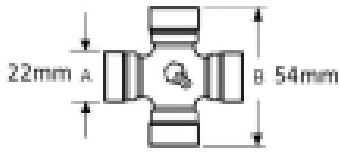

VTE3502 Outer PTO Yoke Plain Bore 25mm & 8mm Pin Hole

Part No: VTE3502

Price: £25.78 (exc VAT) | £30.94 (inc VAT)

Specifications

VTE3502 Outer PTO Yoke Plain

Bore 25mm & 8mm Pin Hole

fits 22mm x 54mm (VTE 5011)

Optional Extras

VTE5011 Universal joint 22mm x 54mm

Part No:

VTE5011

Price:

£21.45 (exc
VAT)

£25.74 (inc
VAT)