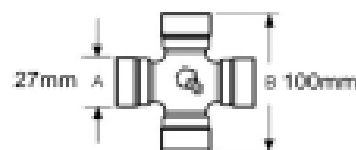

Optional Extras

VTE2100 Splined bar inner 35mm
 12 spline

A 35mm

Part No:

VTE2100

Price:

£99.62 (exc
 VAT)

£119.54 (inc
 VAT)

VTE5038 Universal Joint 27mm x
 100mm

Part No:

VTE5038

Price:

£86.51 (exc
 VAT)

£103.81 (inc
 VAT)