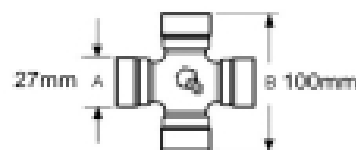

Optional Extras

VTE2100 Splined bar inner 35mm
12 spline

A 35mm

Part No:

VTE2100

Price:

£99.62 (exc
VAT)

£119.54 (inc
VAT)

VTE5038 Universal Joint 27mm x
100mm

Part No:

VTE5038

Price:

£86.51 (exc
VAT)

£103.81 (inc
VAT)