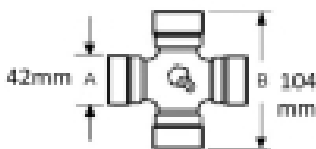

VTE3322 Outer Star Tube S6H

Part No: VTE3322

Price: £164.83 (exc VAT) | £197.80 (inc VAT)

Specifications

VTE3322 Outer Star Tube S6H

to fit 42mm x 104mm UJ (VTE 5015)

Optional Extras

VTE5015 Universal joint 42mm x 104mm