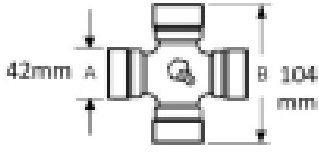

VTE3305 Outer Star Tube S6

Part No: VTE3305

Price: £193.70 (exc VAT) | £232.44 (inc VAT)

Specifications

VTE3305 Outer Star Tube S6

fits UJ size 42mm x 104mm (VTE5015 & VTE5030)

Optional Extras

VTE2031 Star PTO Tube Outer Star
- Per Metre

A 61mm
B 47mm
W 4.5mm

Part No:
VTE2031
Price:
£93.87 (exc
VAT)
£112.64
(inc VAT)

VTE2331 Star PTO Tube Outer
Star

A 61mm
B 47mm
W 4.5mm

Part No:
VTE2331
Price:
£109.12 (exc
VAT)
£130.94 (inc
VAT)

VTE5015 Universal joint 42mm x 104mm