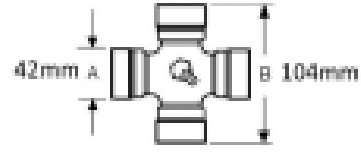

VTE5030 Universal Joint 42mm x 104mm

Part No:
VTE5030
Price:
£155.78 (exc VAT)
£186.94 (inc VAT)