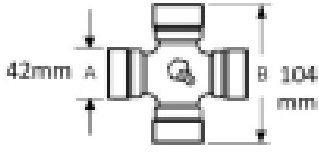

VTE3305 Outer Star Tube S6

Part No: VTE3305

Price: £193.69 (exc VAT) | £232.43 (inc VAT)

Specifications

VTE3305 Outer Star Tube S6

fits UJ size 42mm x 104mm (VTE5015 & VTE5030)

Optional Extras

VTE2031 Star PTO Tube Outer Star
- Per Metre

A 61mm
B 47mm
W 4.5mm

Part No:
VTE2031
Price:
£109.13
(exc VAT)
£130.96
(inc VAT)

VTE2331 Star PTO Tube Outer
Star

A 61mm
B 47mm
W 4.5mm

Part No:
VTE2331
Price:
£109.10 (exc
VAT)
£130.92 (inc
VAT)

VTE5015 Universal joint 42mm x 104mm