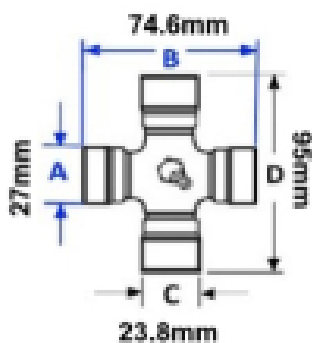

VTE3161 Wide Angle Inner Lemon PTO Tube Yoke

Part No: VTE3161

Price: £103.50 (exc VAT) | £124.20 (inc VAT)

Specifications

VTE3161 Wide Angle Inner Lemon Yoke

fits UJ 27mm x 74.6mm / 23.8mm x 95mm (VTE5017)

10mm pin

Optional Extras

VTE2003 Lemon PTO tube Outer - Per Metre

A 57.5mm
B 48mm
W 4mm

Part No:
VTE2003
Price:
£44.08 (exc VAT)
£52.90 (inc VAT)

VTE2303 Lemon PTO Tube Outer - Per Metre

A 48mm
B 41mm
W 3mm

Part No:
VTE2303
Price:
£44.10 (exc VAT)
£52.92 (inc VAT)

VTE5017 Universal joint 27mm x 74.6mm - 23.8mm x 95mm Wide Angle

Part No:
VTE5017
Price:
£68.13 (exc VAT)
£81.76 (inc VAT)