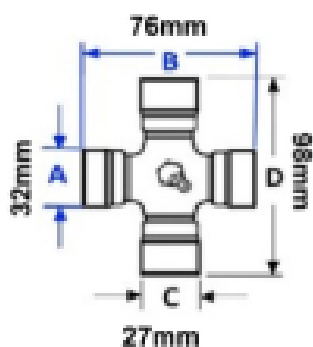

VTE3160 Wide angle PTO Inner Yoke Outer Lemon tube

Part No: VTE3160

Price: £143.60 (exc VAT) | £172.32 (inc VAT)

Specifications

Vapormatic, VTE3160,

Wide angle outer PTO Yoke, Inner Lemon tube 2a,

VTE 5020, VTE5033 UJ

Optional Extras

VTE2005 Lemon PTO Tube Outer - Per Metre

A 57.5mm
B 48mm
W 4mm

Part No:
VTE2005
Price:
£66.77 (exc VAT)
£80.13 (inc VAT)

VTE2305 Lemon PTO Tube Outer

A 57.5mm
B 48mm
W 4mm

Part No:
VTE2305
Price:
£66.80 (exc VAT)
£80.16 (inc VAT)

VTE5033 Universal Joint 32mm X 76mm - 27mm x 98mm Wide Angle

Part No:
VTE5033
Price:
£72.51 (exc VAT)
£87.01 (inc VAT)