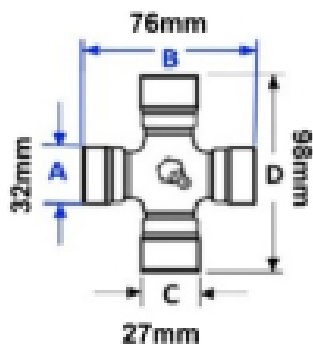

VTE3160 Wide angle PTO Inner Yoke Outer Lemon tube

Part No: VTE3160

Price: £143.59 (exc VAT) | £172.31 (inc VAT)

Specifications

Vapormatic, VTE3160,

Wide angle outer PTO Yoke, Inner Lemon tube 2a,

VTE 5020, VTE5033 UJ

Optional Extras

VTE2005 Lemon PTO Tube Outer - Per Metre

A 57.5mm
B 48mm
W 4mm

Part No:
VTE2005
Price:
£66.78 (exc VAT)
£80.13 (inc VAT)

VTE2305 Lemon PTO Tube Outer

A 57.5mm
B 48mm
W 4mm

Part No:
VTE2305
Price:
£66.80 (exc VAT)
£80.16 (inc VAT)

VTE5033 Universal Joint 32mm X 76mm - 27mm x 98mm Wide Angle

Part No:
VTE5033
Price:
£72.51 (exc VAT)
£87.01 (inc VAT)