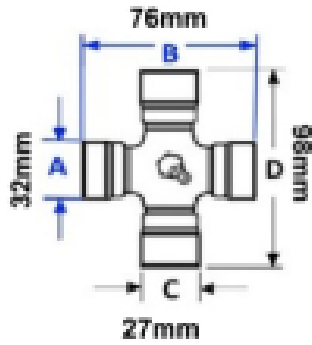

### Specifications

Vapormatic, VTE3150,

Wide angle PTO Inner Yoke, Inner Lemon tube 1b,

VTE 5020 and VTE5033 UJ, Type 35.06

See image key for size data

Equivalent profile to 1b

Tube size 49 x 39.5mm

Pin size - S 10mm

Yoke diameter - D 70mm

Ball diameter 27mm

Yoke width - X 85mm

Yoke length - L 108mm

## **Optional Extras**

VTE5033 Universal Joint 32mm X  
76mm - 27mm x 98mm Wide  
Angle

**Part No:**

VTE5033

**Price:**

£72.51 (exc  
VAT)

£87.01 (inc  
VAT)