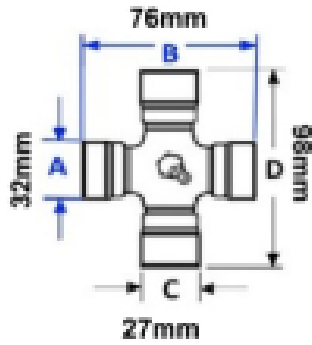

Yoke length - L 108mm

Optional Extras

VTE5033 Universal Joint 32mm X
76mm - 27mm x 98mm Wide
Angle

Part No:

VTE5033

Price:

£72.51 (exc
VAT)

£87.01 (inc
VAT)