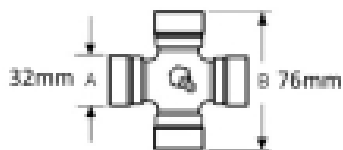

VTE5008 Universal joint 32mm x 76mm

Part No:

VTE5008

Price:

£44.31 (exc

VAT)

£53.17 (inc

VAT)