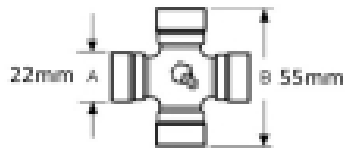

VTE5000 - Universal joint 22mm x
55mm

Part No:
VTE5000
Price:
£19.81 (exc
VAT)
£23.77 (inc
VAT)