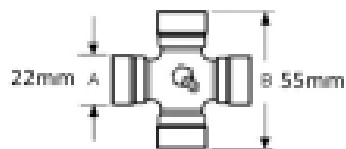

VTE5000 - Universal joint 22mm x 55mm

Part No:
VTE5000
Price:
£19.80 (exc VAT)
£23.76 (inc VAT)