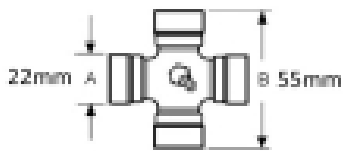

Part No:
VTE5000
Price:
£19.81 (exc
VAT)
£23.77 (inc
VAT)