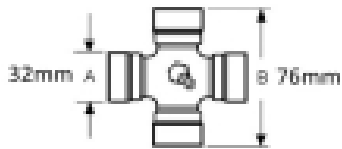

Part No:
VTE5008
Price:
£44.31 (exc
VAT)
£53.17 (inc
VAT)