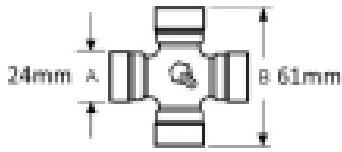

VTE5003 - Universal joint 24mm x 61mm

Part No:
VTE5003

Price:
£24.69 (exc
VAT)
£29.63 (inc
VAT)