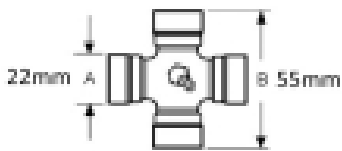

Part No:
VTE5000
Price:
£19.81 (exc
VAT)
£23.77 (inc
VAT)