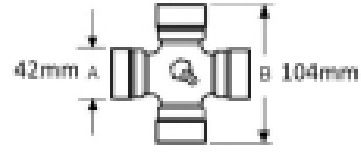

### Specifications

VTE3085 Outer Yoke, Outer Quick Release Pin,  
to fit 42mm x 104mm UJ (VTE 5015 & VTE5030)  
1 3/4", 20 spline

### Optional Extras

VTE5015 Universal joint 42mm x 104mm

**Part No:**  
VTE5015  
**Price:**  
£122.50 (exc  
VAT)  
£147.00 (inc  
VAT)

VTE5030 Universal Joint 42mm x 104mm

**Part No:**  
VTE5030  
**Price:**  
£155.78 (exc  
VAT)  
£186.94 (inc  
VAT)