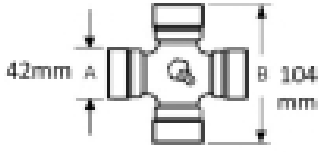

### Specifications

VTE3085 Outer Yoke, Outer Quick Release Pin,  
to fit 42mm x 104mm UJ (VTE 5015 & VTE5030)  
1 3/4", 20 spline

### Optional Extras

VTE5015 Universal joint 42mm x 104mm

**Part No:**  
VTE5015  
**Price:**  
£122.50 (exc  
VAT)  
£147.00 (inc  
VAT)

VTE5030 Universal Joint 42mm x 104mm

**Part No:**  
VTE5030  
**Price:**  
£155.78 (exc  
VAT)  
£186.94 (inc  
VAT)