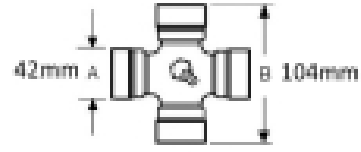

VTE3085 Quick Release Pin Yoke 1 3/4" 20 spline

Part No: VTE3085

Price: £182.57 (exc VAT) | £219.08 (inc VAT)

Specifications

VTE3085 Outer Yoke, Outer Quick Release Pin,
to fit 42mm x 104mm UJ (VTE 5015 & VTE5030)
1 3/4", 20 spline

Optional Extras

VTE5015 Universal joint 42mm x 104mm

Part No:
VTE5015
Price:
£122.50 (exc VAT)
£147.00 (inc VAT)

VTE5030 Universal Joint 42mm x 104mm

Part No:
VTE5030
Price:
£155.78 (exc VAT)
£186.94 (inc VAT)