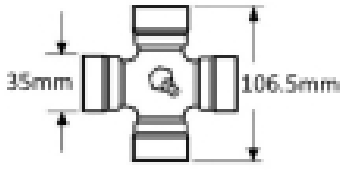

VTE3082 Quick Release Pin Yoke 1 3/4" X 20 spline

Part No: VTE3082

Price: £89.40 (exc VAT) | £107.28 (inc VAT)

Specifications

VTE3082 Quick Release Pin Yoke

fits UJ 35mm x 106.5mm (VTE 5009)

1 3/4" 20 spline

Optional Extras

VTE5009 Universal joint 35mm x 106.5mm

Part No:
VTE5009
Price:
£45.62 (exc VAT)
£54.74 (inc VAT)

VTE5039 Universal Joint 30.2mm x 106mm

Part No:
VTE5039
Price:
£95.39 (exc VAT)
£114.47 (inc VAT)