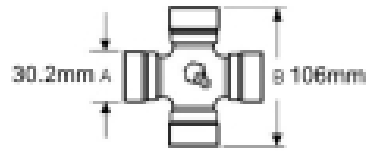

VTE3082 Quick Release Pin Yoke 1 3/4" X 20 spline

Part No: VTE3082

Price: £89.40 (exc VAT) | £107.28 (inc VAT)

Specifications

VTE3082 Quick Release Pin Yoke

fits UJ 35mm x 106.5mm (VTE 5009)

1 3/4" 20 spline

Optional Extras

VTE5009 Universal joint 35mm x 106.5mm

Part No:
VTE5009
Price:
£45.62 (exc VAT)
£54.74 (inc VAT)

VTE5039 Universal Joint 30.2mm x 106mm

Part No:
VTE5039
Price:
£95.39 (exc VAT)
£114.47 (inc VAT)