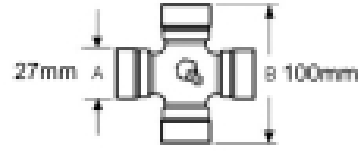

VTE3080 Quick Release Pin Yoke 1 3/4 X 20 spline

Part No: VTE3080

Price: £55.68 (exc VAT) | £66.82 (inc VAT)

Specifications

VTE3080 Quick Release Pin Yoke

fits UJ 30mm x 92mm (VTE 5005)

1 3/4" 20 spline

Optional Extras

VTE5005 Universal joint 30mm x 92mm

Part No:
VTE5005
Price:
£31.44 (exc
VAT)
£37.73 (inc
VAT)

VTE5038 Universal Joint 27mm x 100mm

Part No:
VTE5038
Price:
£86.51 (exc
VAT)
£103.81 (inc
VAT)