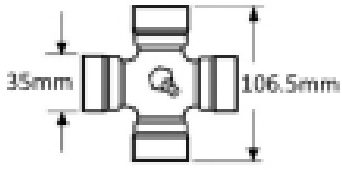

VTE3062 Quick Release Pin Yoke 1 3/4" X 6 spline

Part No: VTE3062

Price: £85.41 (exc VAT) | £102.49 (inc VAT)

Specifications

VTE306 Quick Release Pin Yoke

fits UJ 35mm x 106.5mm (VTE 5009)

1 3/4" 6 spline

Optional Extras

VTE5009 Universal joint 35mm x 106.5mm

Part No:
VTE5009
Price:
£45.62 (exc VAT)
£54.74 (inc VAT)

VTE5039 Universal Joint 30.2mm x 106mm

Part No:
VTE5039
Price:
£95.38 (exc VAT)
£114.46 (inc VAT)