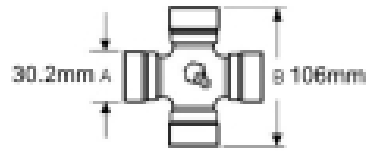

VTE3062 Quick Release Pin Yoke 1 3/4" X 6 spline

Part No: VTE3062

Price: £85.41 (exc VAT) | £102.49 (inc VAT)

Specifications

VTE306 Quick Release Pin Yoke

fits UJ 35mm x 106.5mm (VTE 5009)

1 3/4" 6 spline

Optional Extras

VTE5009 Universal joint 35mm x 106.5mm

Part No:
VTE5009
Price:
£45.62 (exc VAT)
£54.74 (inc VAT)

VTE5039 Universal Joint 30.2mm x 106mm

Part No:
VTE5039
Price:
£95.38 (exc VAT)
£114.46 (inc VAT)