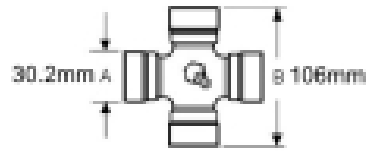

VTE3062 Quick Release Pin Yoke 1 3/4" X 6 spline

Part No: VTE3062

Price: £85.41 (exc VAT) | £102.49 (inc VAT)

Specifications

VTE306 Quick Release Pin Yoke

fits UJ 35mm x 106.5mm (VTE 5009)

1 3/4" 6 spline

Optional Extras

VTE5009 Universal joint 35mm x 106.5mm

Part No:
VTE5009
Price:
£45.62 (exc VAT)
£54.74 (inc VAT)

VTE5039 Universal Joint 30.2mm x 106mm

Part No:
VTE5039
Price:
£95.39 (exc VAT)
£114.47 (inc VAT)