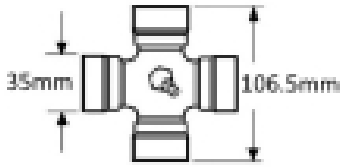

VTE3062 Quick Release Pin Yoke 1 3/4" X 6 spline

Part No: VTE3062

Price: £85.41 (exc VAT) | £102.49 (inc VAT)

Specifications

VTE306 Quick Release Pin Yoke

fits UJ 35mm x 106.5mm (VTE 5009)

1 3/4" 6 spline

Optional Extras

VTE5009 Universal joint 35mm x 106.5mm

Part No:
VTE5009
Price:
£45.62 (exc VAT)
£54.74 (inc VAT)

VTE5039 Universal Joint 30.2mm x 106mm

Part No:
VTE5039
Price:
£95.39 (exc VAT)
£114.47 (inc VAT)