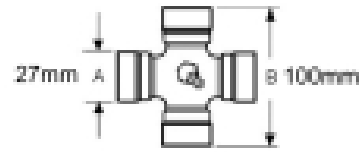

### Specifications

VTE3060 Quick Release Pin Yoke

fits UJ 30mm x 92mm (VTE 5005)

1 3/4" 6 spline

### Optional Extras

VTE5005 Universal joint 30mm x 92mm

**Part No:**  
VTE5005  
**Price:**  
£31.44 (exc  
VAT)  
£37.73 (inc  
VAT)

VTE5038 Universal Joint 27mm x 100mm

**Part No:**  
VTE5038  
**Price:**  
£86.51 (exc  
VAT)  
£103.81 (inc  
VAT)