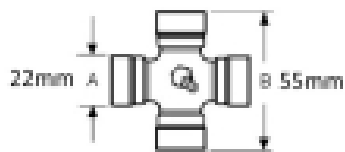

VTE5000 - Universal joint 22mm x 55mm

Part No:

VTE5000

Price:

£19.81 (exc

VAT)

£23.77 (inc

VAT)