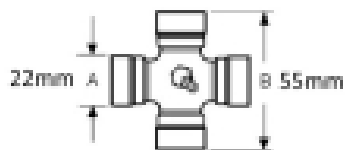

VTE3054 Quick Release Pin Yoke 1 1/8" 6 spline

Part No: VTE3054

Price: £31.96 (exc VAT) | £38.35 (inc VAT)

Specifications

VTE3054 Quick Release Pin Yoke

fits UJ 22mm x 55mm (VTE 5000)

1 1/8" 6 spline

Shaft size - A 1 1/8, 6

Yoke length - L 95mm

Pin centre - P 17mm

Jaw width - X 66mm

Optional Extras

VTE5000 - Universal joint 22mm x 55mm

Part No:

VTE5000

Price: