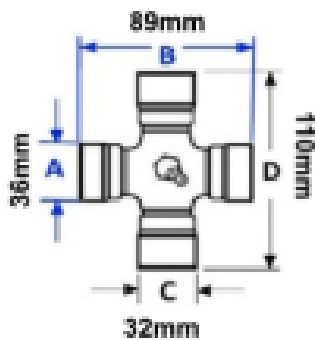

Equivalent profile to S4

Tube size 51 x 37mm

Pin size - S 10mm

Yoke diameter - D 70mm

Ball diameter 30mm

Yoke width - X 106mm

Yoke length - L 105mm

Optional Extras

VTE2030 Inner Star PTO Tube - Per Metre

A 50mm
B 37mm

Part No:
VTE2030
Price:
£180.67 (exc VAT)
£216.81 (inc VAT)

VTE2330 Star PTO Tube Inner Star

A 50mm
B 37mm

Part No:
VTE2330
Price:
£180.67 (exc VAT)
£216.80 (inc VAT)

VTE5032 Universal Joint 36mm x 89mm - 32mm x 110mm Wide Angle

Part No:
VTE5032
Price:
£98.24 (exc VAT)
£117.89 (inc VAT)