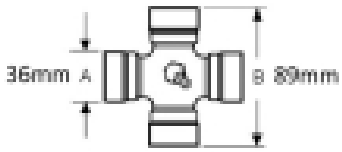

VTE3049 Quick Release Pin Yoke 1 3/4" 20 spline

Part No: VTE3049

Price: £92.74 (exc VAT) | £111.29 (inc VAT)

Specifications

VTE3049 Quick Release Pin Yoke

fits UJ 36mm x 89mm (VTE 5010)

1 3/4", 20 spline

Optional Extras

VTE5010 Universal joint 36mm x 89mm

Part No:
VTE5010
Price:
£50.62 (exc
VAT)
£60.74 (inc
VAT)

VTE5029 Universal Joint 36mm x 89mm

Part No:
VTE5029
Price:
£73.47 (exc
VAT)
£88.16 (inc
VAT)