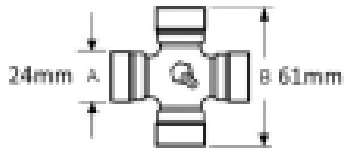

VTE5003 - Universal joint 24mm x 61mm

Part No:
VTE5003

Price:
£24.70 (exc
VAT)
£29.64 (inc
VAT)