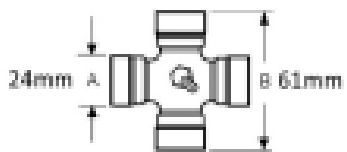

VTE3041 Quick Release Pin Yoke 1 1/8 X 6 Spline

Part No: VTE3041

Price: £35.94 (exc VAT) | £43.13 (inc VAT)

Specifications

VTE3041 Quick Release Pin Yoke

fits UJ 24mm x 61mm (VTE 5003)

1 1/8" 6 spline

Shaft size - A 1 1/8, 6

Yoke length - L 98mm

Pin centre - P 17.5mm

Jaw width - X 73mm

Optional Extras

VTE5003 - Universal joint 24mm x 61mm

Part No:

VTE5003

Price: