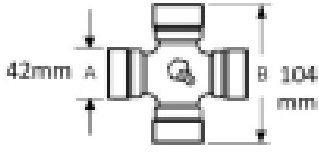

VTE3034 Quick Release Pin Yoke 1 3/8" 21 spline

Part No: VTE3034

Price: £201.66 (exc VAT) | £241.99 (inc VAT)

Specifications

VTE3034 Outer Yoke, Outer Quick Release Pin,
to fit 42mm x 104mm UJ (VTE 5015 & VTE5030)
1 3/8", 21 spline

Optional Extras

VTE5015 Universal joint 42mm x 104mm

Part No:
VTE5015
Price:
£122.50 (exc VAT)
£147.00 (inc VAT)

VTE5030 Universal Joint 42mm x 104mm

Part No:
VTE5030
Price:
£155.78 (exc VAT)
£186.94 (inc VAT)