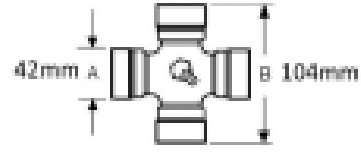

VTE3034 Quick Release Pin Yoke 1 3/8" 21 spline

Part No: VTE3034

Price: £201.66 (exc VAT) | £241.99 (inc VAT)

Specifications

VTE3034 Outer Yoke, Outer Quick Release Pin,
to fit 42mm x 104mm UJ (VTE 5015 & VTE5030)
1 3/8", 21 spline

Optional Extras

VTE5015 Universal joint 42mm x 104mm

Part No:
VTE5015
Price:
£122.50 (exc VAT)
£147.00 (inc VAT)

VTE5030 Universal Joint 42mm x 104mm

Part No:
VTE5030
Price:
£155.78 (exc VAT)
£186.94 (inc VAT)