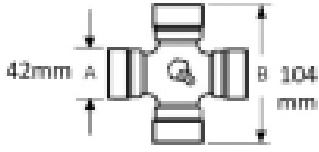

### Specifications

VTE3034 Outer Yoke, Outer Quick Release Pin,  
to fit 42mm x 104mm UJ (VTE 5015 & VTE5030)  
1 3/8", 21 spline

### Optional Extras

VTE5015 Universal joint 42mm x 104mm

**Part No:**  
VTE5015  
**Price:**  
£122.50 (exc VAT)  
£147.00 (inc VAT)

VTE5030 Universal Joint 42mm x 104mm

**Part No:**  
VTE5030  
**Price:**  
£155.78 (exc VAT)  
£186.94 (inc VAT)