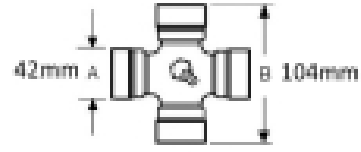

### Specifications

VTE3034 Outer Yoke, Outer Quick Release Pin,  
to fit 42mm x 104mm UJ (VTE 5015 & VTE5030)  
1 3/8", 21 spline

### Optional Extras

VTE5015 Universal joint 42mm x 104mm

**Part No:**  
VTE5015  
**Price:**  
£122.50 (exc VAT)  
£147.00 (inc VAT)

VTE5030 Universal Joint 42mm x 104mm

**Part No:**  
VTE5030  
**Price:**  
£155.78 (exc VAT)  
£186.94 (inc VAT)