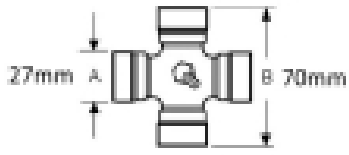

VTE3030 Quick Release Pin Yoke 1 3/8 X 21 spline

Part No: VTE3030

Price: £35.20 (exc VAT) | £42.24 (inc VAT)

Specifications

VTE3030 Quick release Pin Yoke

fits UJ 27mm x 70mm (VTE 5001)

1 3/8 X 21 splines

Optional Extras

VTE5001 - Universal joint 27mm x 70mm

Part No:
VTE5001

Price:
£23.54 (exc
VAT)
£28.25 (inc
VAT)