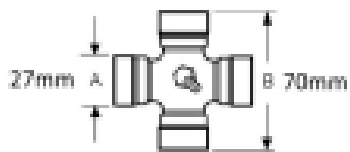

VTE3030 Quick Release Pin Yoke 1 3/8 X 21 spline

Part No: VTE3030

Price: £35.19 (exc VAT) | £42.23 (inc VAT)

Specifications

VTE3030 Quick release Pin Yoke

fits UJ 27mm x 70mm (VTE 5001)

1 3/8 X 21 splines

Optional Extras

VTE5001 - Universal joint 27mm x 70mm

Part No:

VTE5001

Price:

£23.55 (exc
VAT)

£28.26 (inc
VAT)