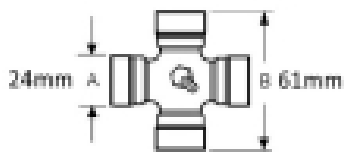

VTE3029 Quick Release Pin Yoke 1 3/8 X 21 spline

Part No: VTE3029

Price: £35.95 (exc VAT) | £43.14 (inc VAT)

Specifications

VTE3029 Quick Release Pin Yoke

fits UJ 24mm x 61mm (VTE 5003)

1 3/8" 21 spline

Optional Extras

VTE5003 - Universal joint 24mm x 61mm

Part No:

VTE5003

Price:

£24.70 (exc

VAT)

£29.64 (inc

VAT)