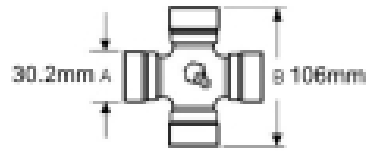

VTE3028 Quick Release Pin Yoke 1 3/8" X 21 spline

Part No: VTE3028

Price: £67.30 (exc VAT) | £80.76 (inc VAT)

Specifications

VTE3028 Quick Release Pin Yoke

for UJ 35mm x 94mm (VTE 5012)

1 3/8" x 21 spline

Optional Extras

VTE5012 Universal joint 35mm x 94mm

Part No:
VTE5012
Price:
£47.53 (exc
VAT)
£57.04 (inc
VAT)

VTE5039 Universal Joint 30.2mm x 106mm

Part No:
VTE5039
Price:
£95.39 (exc
VAT)
£114.47
(inc VAT)