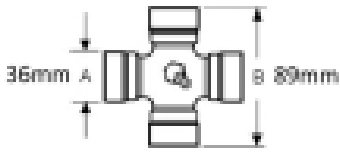

VTE3026 Quick Release Pin Yoke 1 3/8" 21 spline

Part No: VTE3026

Price: £98.94 (exc VAT) | £118.73 (inc VAT)

Specifications

VTE3026 Quick Release Pin Yoke

fits UJ 36mm x 89mm (VTE 5010)

1 3/8", 21 spline

Optional Extras

VTE5010 Universal joint 36mm x 89mm

Part No:
VTE5010
Price:
£50.62 (exc
VAT)
£60.74 (inc
VAT)

VTE5029 Universal Joint 36mm x 89mm

Part No:
VTE5029
Price:
£73.47 (exc
VAT)
£88.16 (inc
VAT)