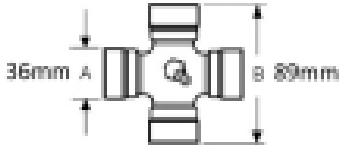

VTE3026 Quick Release Pin Yoke 1 3/8" 21 spline

Part No: VTE3026

Price: £98.94 (exc VAT) | £118.73 (inc VAT)

Specifications

VTE3026 Quick Release Pin Yoke

fits UJ 36mm x 89mm (VTE 5010)

1 3/8", 21 spline

Optional Extras

VTE5010 Universal joint 36mm x 89mm

Part No:
VTE5010
Price:
£50.62 (exc
VAT)
£60.74 (inc
VAT)

VTE5029 Universal Joint 36mm x 89mm

Part No:
VTE5029
Price:
£73.47 (exc
VAT)
£88.16 (inc
VAT)