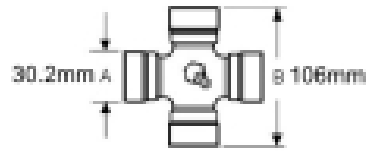

VTE5039 Universal Joint 30.2mm x 106mm

Part No:
VTE5039
Price:
£95.39 (exc VAT)
£114.47 (inc VAT)