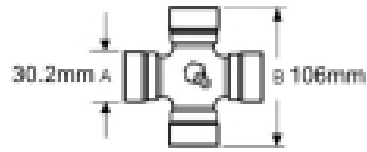

VTE3025 Quick Release Pin Yoke 1 3/8" X 21 spline

Part No: VTE3025

Price: £89.41 (exc VAT) | £107.29 (inc VAT)

Specifications

VTE3025 Quick Release Pin Yoke

fits UJ 35mm x 106.5mm (VTE 5009)

1 3/8" 21 spline

Optional Extras

VTE5009 Universal joint 35mm x 106.5mm

Part No:
VTE5009
Price:
£45.62 (exc VAT)
£54.74 (inc VAT)

VTE5039 Universal Joint 30.2mm x 106mm

Part No:
VTE5039
Price:
£95.38 (exc VAT)
£114.46 (inc VAT)