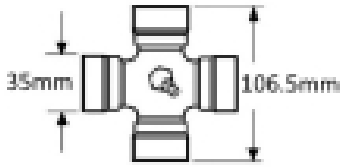

### Specifications

VTE3025 Quick Release Pin Yoke

fits UJ 35mm x 106.5mm (VTE 5009)

1 3/8" 21 spline

### Optional Extras

VTE5009 Universal joint 35mm x 106.5mm

**Part No:**  
VTE5009  
**Price:**  
£45.62 (exc VAT)  
£54.74 (inc VAT)

VTE5039 Universal Joint 30.2mm x 106mm

**Part No:**  
VTE5039  
**Price:**  
£95.39 (exc VAT)  
£114.47 (inc VAT)