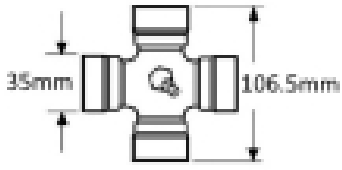

VTE3025 Quick Release Pin Yoke 1 3/8" X 21 spline

Part No: VTE3025

Price: £89.41 (exc VAT) | £107.29 (inc VAT)

Specifications

VTE3025 Quick Release Pin Yoke

fits UJ 35mm x 106.5mm (VTE 5009)

1 3/8" 21 spline

Optional Extras

VTE5009 Universal joint 35mm x 106.5mm

Part No:
VTE5009
Price:
£45.62 (exc VAT)
£54.74 (inc VAT)

VTE5039 Universal Joint 30.2mm x 106mm

Part No:
VTE5039
Price:
£95.38 (exc VAT)
£114.46 (inc VAT)