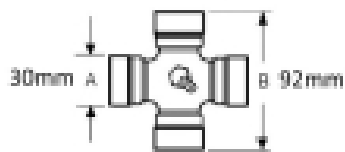

VTE3022 Quick Release Pin Yoke 1 3/8 X 21 spline

Part No: VTE3022

Price: £58.32 (exc VAT) | £69.98 (inc VAT)

Specifications

VTE3022 Quick Release Pin Yoke

fits UJ 30mm x 92mm (VTE 5005)

1 3/8" 21 splines

Optional Extras

VTE5005 Universal joint 30mm x 92mm

Part No:

VTE5005

Price:

£31.44 (exc

VAT)

£37.73 (inc

VAT)