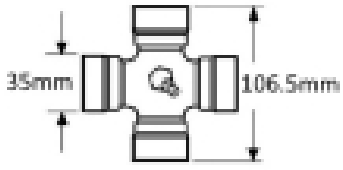

VTE3017 Quick Release Pin 1 3/8" X 21 spline

Part No: VTE3017

Price: £143.45 (exc VAT) | £172.14 (inc VAT)

Specifications

VTE3017

for UJ 41mm x 108mm (VTE 5013)

1 3/8" 21 spline

Optional Extras

VTE5013 Universal joint 41mm x 108mm

Part No:

VTE5013

Price:

£105.51 (exc
VAT)

£126.61 (inc
VAT)