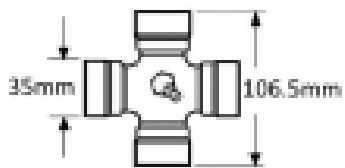

VTE3017 Quick Release Pin 1 3/8" X 21 spline

Part No: VTE3017

Price: £143.45 (exc VAT) | £172.14 (inc VAT)

Specifications

VTE3017

for UJ 41mm x 108mm (VTE 5013)

1 3/8" 21 spline

Optional Extras

VTE5013 Universal joint 41mm x 108mm

Part No:

VTE5013

Price:

£105.51 (exc VAT)

£126.61 (inc VAT)