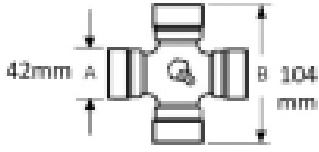

VTE3015 Quick Release Pin Yoke 1 3/8" 6 spline

Part No: VTE3015

Price: £174.96 (exc VAT) | £209.95 (inc VAT)

Specifications

VTE3015 Outer Yoke, PTO Outer Quick Release Pin,
to fit 42mm x 104mm UJ (VTE 5015 & VTE5030)
1 3/8", 6 spline

Optional Extras

VTE5015 Universal joint 42mm x 104mm

Part No:
VTE5015
Price:
£122.50 (exc VAT)
£147.00 (inc VAT)

VTE5030 Universal Joint 42mm x 104mm

Part No:
VTE5030
Price:
£155.78 (exc VAT)
£186.94 (inc VAT)