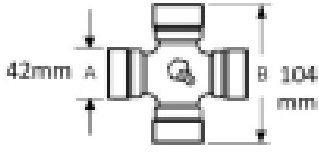

VTE3015 Quick Release Pin Yoke 1 3/8" 6 spline

Part No: VTE3015

Price: £174.96 (exc VAT) | £209.95 (inc VAT)

Specifications

VTE3015 Outer Yoke, PTO Outer Quick Release Pin,

to fit 42mm x 104mm UJ (VTE 5015 & VTE5030)

1 3/8", 6 spline

Optional Extras

VTE5015 Universal joint 42mm x 104mm

Part No:
VTE5015
Price:
£122.50 (exc VAT)
£147.00 (inc VAT)

VTE5030 Universal Joint 42mm x 104mm

Part No:
VTE5030
Price:
£155.78 (exc VAT)
£186.94 (inc VAT)