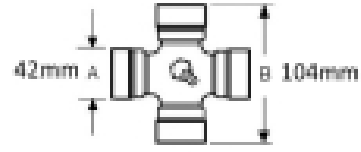

VTE3015 Quick Release Pin Yoke 1 3/8" 6 spline

Part No: VTE3015

Price: £174.96 (exc VAT) | £209.95 (inc VAT)

Specifications

VTE3015 Outer Yoke, PTO Outer Quick Release Pin,
to fit 42mm x 104mm UJ (VTE 5015 & VTE5030)
1 3/8", 6 spline

Optional Extras

VTE5015 Universal joint 42mm x 104mm

Part No:
VTE5015
Price:
£122.50 (exc VAT)
£147.00 (inc VAT)

VTE5030 Universal Joint 42mm x 104mm

Part No:
VTE5030
Price:
£155.78 (exc VAT)
£186.94 (inc VAT)