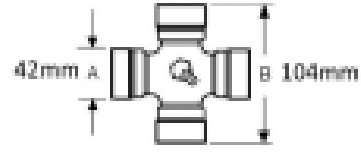

1 3/8", 6 spline

Optional Extras

VTE5015 Universal joint 42mm x 104mm

Part No:
VTE5015
Price:
£122.50 (exc VAT)
£147.00 (inc VAT)

VTE5030 Universal Joint 42mm x 104mm

Part No:
VTE5030
Price:
£155.78 (exc VAT)
£186.94 (inc VAT)