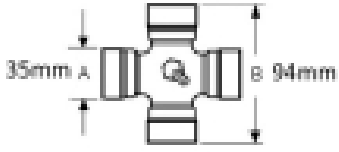

VTE3012 Quick Release Pin Yoke 1 3/8" X 6 spline

Part No: VTE3012

Price: £47.27 (exc VAT) | £56.72 (inc VAT)

Specifications

VTE3012 Outer Quick Release Pin Yoke

for UJ 35mm x 94mm (VTE 5012)

1 3/8" x 6 spline

Optional Extras

VTE5012 Universal joint 35mm x 94mm

Part No:
VTE5012
Price:
£47.53 (exc
VAT)
£57.04 (inc
VAT)

VTE5039 Universal Joint 30.2mm x 106mm

Part No:
VTE5039
Price:
£95.39 (exc
VAT)
£114.47
(inc VAT)