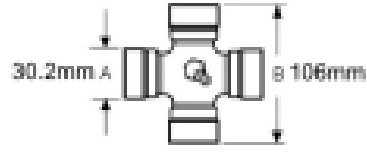

VTE5039 Universal Joint 30.2mm x 106mm

Part No:
VTE5039
Price:
£95.38 (exc
VAT)
£114.46
(inc VAT)