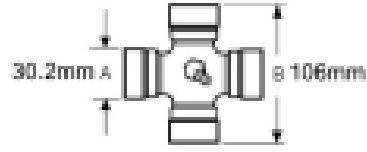

VTE3012 Quick Release Pin Yoke 1 3/8" X 6 spline

Part No: VTE3012

Price: £47.27 (exc VAT) | £56.72 (inc VAT)

Specifications

VTE3012 Outer Quick Release Pin Yoke

for UJ 35mm x 94mm (VTE 5012)

1 3/8" x 6 spline

Optional Extras

VTE5012 Universal joint 35mm x 94mm

Part No:
VTE5012
Price:
£47.53 (exc
VAT)
£57.04 (inc
VAT)

VTE5039 Universal Joint 30.2mm x 106mm

Part No:
VTE5039
Price:
£95.39 (exc
VAT)
£114.47
(inc VAT)