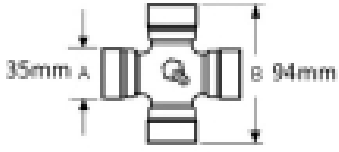

### Specifications

VTE3012 Outer Quick Release Pin Yoke

for UJ 35mm x 94mm (VTE 5012)

1 3/8" x 6 spline

### Optional Extras

VTE5012 Universal joint 35mm x 94mm

**Part No:**  
VTE5012  
**Price:**  
£47.53 (exc  
VAT)  
£57.04 (inc  
VAT)

VTE5039 Universal Joint 30.2mm x 106mm

**Part No:**  
VTE5039  
**Price:**  
£95.38 (exc  
VAT)  
£114.46  
(inc VAT)