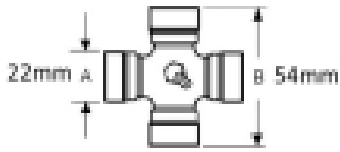

VTE5011 Universal joint 22mm x 54mm

Part No:

VTE5011

Price:

£21.45 (exc
VAT)

£25.74 (inc
VAT)