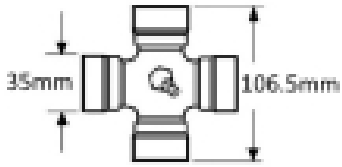

VTE3009 Quick Release Pin Yoke 1 3/8 X 6 spline

Part No: VTE3009

Price: £70.30 (exc VAT) | £84.36 (inc VAT)

Specifications

VTE3009 Quick Release Pin Yoke

fits UJ 35mm x 106.5mm (VTE 5009)

1 3/8" 6 spline

Optional Extras

VTE5009 Universal joint 35mm x 106.5mm

Part No:
VTE5009
Price:
£45.62 (exc VAT)
£54.74 (inc VAT)

VTE5039 Universal Joint 30.2mm x 106mm

Part No:
VTE5039
Price:
£95.38 (exc VAT)
£114.46 (inc VAT)