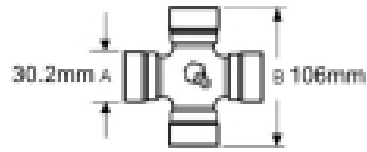

VTE3009 Quick Release Pin Yoke 1 3/8 X 6 spline

Part No: VTE3009

Price: £70.30 (exc VAT) | £84.36 (inc VAT)

Specifications

VTE3009 Quick Release Pin Yoke

fits UJ 35mm x 106.5mm (VTE 5009)

1 3/8" 6 spline

Optional Extras

VTE5009 Universal joint 35mm x 106.5mm

Part No:
VTE5009
Price:
£45.62 (exc VAT)
£54.74 (inc VAT)

VTE5039 Universal Joint 30.2mm x 106mm

Part No:
VTE5039
Price:
£95.38 (exc VAT)
£114.46 (inc VAT)