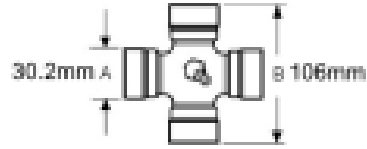

VTE3009 Quick Release Pin Yoke 1 3/8 X 6 spline

Part No: VTE3009

Price: £70.29 (exc VAT) | £84.35 (inc VAT)

Specifications

VTE3009 Quick Release Pin Yoke

fits UJ 35mm x 106.5mm (VTE 5009)

1 3/8" 6 spline

Optional Extras

VTE5009 Universal joint 35mm x 106.5mm

Part No:
VTE5009
Price:
£45.62 (exc
VAT)
£54.74 (inc
VAT)

VTE5039 Universal Joint 30.2mm x 106mm

Part No:
VTE5039
Price:
£95.39 (exc
VAT)
£114.47
(inc VAT)