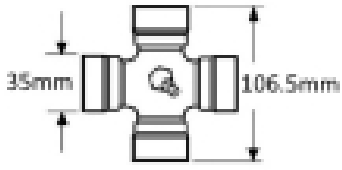

VTE3009 Quick Release Pin Yoke 1 3/8 X 6 spline

Part No: VTE3009

Price: £70.29 (exc VAT) | £84.35 (inc VAT)

Specifications

VTE3009 Quick Release Pin Yoke

fits UJ 35mm x 106.5mm (VTE 5009)

1 3/8" 6 spline

Optional Extras

VTE5009 Universal joint 35mm x 106.5mm

Part No:
VTE5009
Price:
£45.62 (exc
VAT)
£54.74 (inc
VAT)

VTE5039 Universal Joint 30.2mm x 106mm

Part No:
VTE5039
Price:
£95.39 (exc
VAT)
£114.47
(inc VAT)