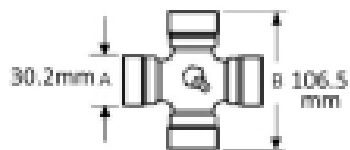

VTE3008 Quick Release Pin Yoke 1 3/8 X 6 spline

Part No: VTE3008

Price: £100.55 (exc VAT) | £120.66 (inc VAT)

Specifications

VTE3008 Quick Release Pin Yoke

fits UJ 30.2mm x 106.5mm (VTE 5006)

6 spline 1 3/8"

Optional Extras

VTE5006 Universal joint 30.2mm x 106.5mm

Part No:

VTE5006

Price:

£17.09 (exc

VAT)

£20.51 (inc