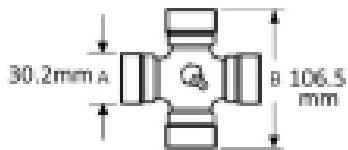

VTE5006 Universal joint 30.2mm x 106.5mm

Part No:

VTE5006

Price:

£17.09 (exc

VAT)

£20.51 (inc

VAT)