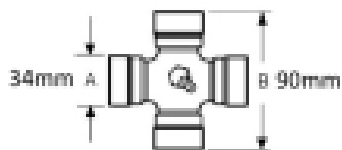

VTE5002 Universal joint 34 x 90mm

Part No:

VTE5002

Price:

£37.62 (exc

VAT)

£45.14 (inc

VAT)