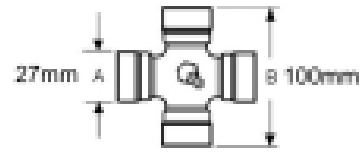

VTE3006 Quick Release Pin Yoke 1 3/8 X 6 spline

Part No: VTE3006

Price: £52.01 (exc VAT) | £62.41 (inc VAT)

Specifications

VTE3006 Quick Release Pin Outer Yoke

fits UJ 30mm x 92mm (VTE 5005)

1 3/8" 6 splines

Optional Extras

VTE5005 Universal joint 30mm x 92mm

Part No:
VTE5005
Price:
£31.44 (exc
VAT)
£37.73 (inc
VAT)

VTE5038 Universal Joint 27mm x 100mm

Part No:
VTE5038
Price:
£86.51 (exc
VAT)
£103.81 (inc
VAT)