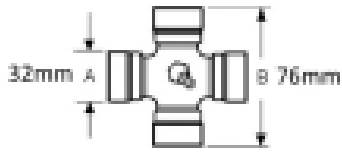

VTE3005 Quick Release Pin Yoke 1 3/8" 6 spline

Part No: VTE3005

Price: £57.89 (exc VAT) | £69.47 (inc VAT)

Specifications

VTE3021 Quick Release Pin Yoke

fits UJ 32mm x 76mm (VTE 5008 & VTE 5019)

1 3/8", 6 spline

Optional Extras

VTE5008 Universal joint 32mm x 76mm

Part No:

VTE5008

Price:

£44.31 (exc
VAT)

£53.17 (inc
VAT)