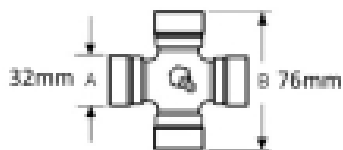

VTE3005 Quick Release Pin Yoke 1 3/8" 6 spline

Part No: VTE3005

Price: £57.90 (exc VAT) | £69.48 (inc VAT)

Specifications

VTE3021 Quick Release Pin Yoke

fits UJ 32mm x 76mm (VTE 5008 & VTE 5019)

1 3/8", 6 spline

Optional Extras

VTE5008 Universal joint 32mm x 76mm

Part No:

VTE5008

Price:

£44.31 (exc

VAT)

£53.17 (inc