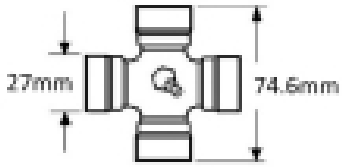

VTE3003 Quick Release Pin Yoke 1 3/8" 6 spline

Part No: VTE3003

Price: £40.53 (exc VAT) | £48.64 (inc VAT)

Specifications

VTE3003 Quick Release Pin Yoke

fits UJ 27mm x 74.6mm (VTE 5004)

1 3/8" 6 spline

Optional Extras

VTE5004 Universal Joint 27mm x 74.6mm

Part No:
VTE5004
Price:
£20.76 (exc
VAT)
£24.91 (inc
VAT)

VTE5037 Universal Joint 27mm x 86mm

Part No:
VTE5037
Price:
£63.01 (exc
VAT)
£75.61 (inc
VAT)