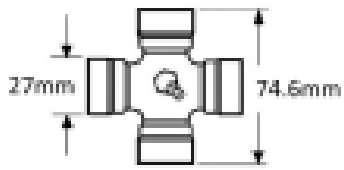

VTE3003 Quick Release Pin Yoke 1 3/8" 6 spline

Part No: VTE3003

Price: £40.54 (exc VAT) | £48.65 (inc VAT)

Specifications

VTE3003 Quick Release Pin Yoke

fits UJ 27mm x 74.6mm (VTE 5004)

1 3/8" 6 spline

Optional Extras

VTE5004 Universal Joint 27mm x 74.6mm

Part No:
VTE5004
Price:
£20.76 (exc
VAT)
£24.91 (inc
VAT)

VTE5037 Universal Joint 27mm x 86mm

Part No:
VTE5037
Price:
£67.80 (exc
VAT)
£81.36 (inc
VAT)