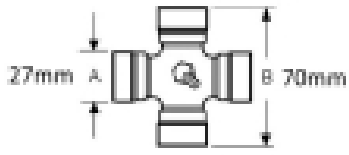

VTE3002 Quick Release Pin Yoke 1 3/8 X 6 spline

Part No: VTE3002

Price: £30.92 (exc VAT) | £37.10 (inc VAT)

Specifications

VTE3002 Quick Release PTO Yoke shaft

fits UJ 27mm x 70mm (VTE 5001)

size 1 3/8" x 6 spline

Optional Extras

VTE5001 - Universal joint 27mm x 70mm

Part No:
VTE5001

Price:
£23.54 (exc
VAT)
£28.25 (inc
VAT)