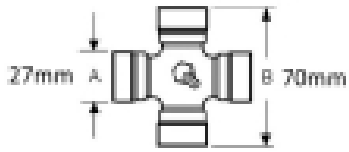

### Specifications

VTE3002 Quick Release PTO Yoke shaft

fits UJ 27mm x 70mm (VTE 5001)

size 1 3/8" x 6 spline

### Optional Extras

VTE5001 - Universal joint 27mm x 70mm

**Part No:**  
VTE5001

**Price:**  
£23.55 (exc  
VAT)  
£28.26 (inc  
VAT)