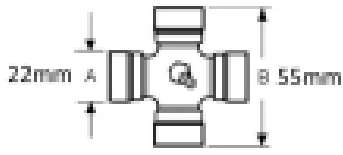

VTE3000 Quick Release Pin Yoke 1 3/8" 6 spline

Part No: VTE3000

Price: £22.72 (exc VAT) | £27.26 (inc VAT)

Specifications

VTE3000 VTE3000 Quick Release Pin Yoke

fits UJ 22mm x 55mm (VTE 5000)

1 3/8" 6 spline

Optional Extras

VTE5000 - Universal joint 22mm x 55mm

Part No:
VTE5000

Price:
£19.81 (exc
VAT)
£23.77 (inc
VAT)