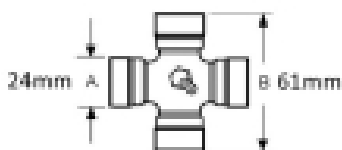

VTE2921 Outer Triangular PTO Tube Double Yoke

Part No: VTE2921

Price: £55.50 (exc VAT) | £66.60 (inc VAT)

Specifications

VTE2921 Outer Triangular PTO Tube Double Yoke

fits UJ 22mm x 54mm (VTE5003)

Optional Extras

VTE5003 - Universal joint 24mm x 61mm

Part No:
VTE5003

Price:
£24.69 (exc
VAT)
£29.63 (inc
VAT)