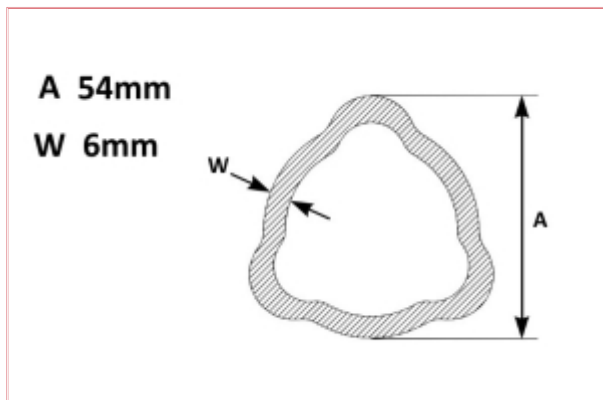

VTE2320 Triangular PTO tube inner

Part No: VTE2320

Price: £109.82 (exc VAT) | £131.78 (inc VAT)

The following prices are based on order quantity.

Quantity	Price Each
1 - 2	£109.82
3 or more	£70.63

Specifications

VTE2320 PTO

Triangular tube inner 54mm

for UJ41mm x 108mm VTE5013 type 9.41 ,

Replaces part no VTE2319

See measuring diagram picture:

A: Triangular tube diameter outer measurement - 54mm

B: Triangular tube diameter wall thickness measurement - 6mm