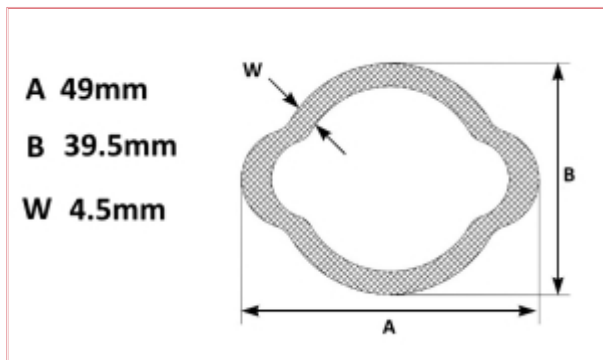

VTE2306 Lemon PTO Tube Inner

Part No: VTE2306

Price: £66.80 (exc VAT) | £80.16 (inc VAT)

The following prices are based on order quantity.

Quantity	Price Each
1 - 2	£66.80
3 or more	£38.71

Specifications

Vapormatic VTE2306

Lemon PTO Tube Inner

See measuring diagram picture:

A: Lemon tube diameter smaller measurement - 39.5mm

B: Lemon tube diameter wide measurement - 49mm

W: Lemon Tube Wall Thickness - 4.5mm