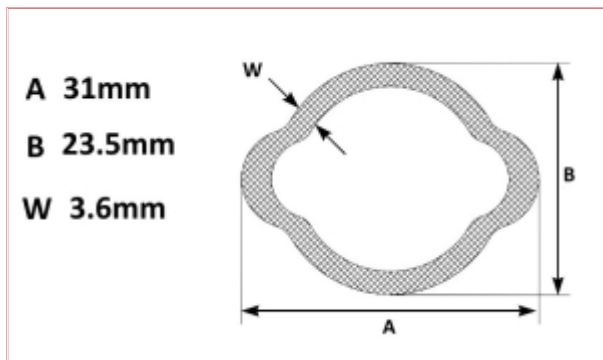

VTE2300 Lemon PTO Tube Inner profile 00a

Part No: VTE2300

Price: £29.72 (exc VAT) | £35.66 (inc VAT)

The following prices are based on order quantity.

Quantity	Price Each
1 - 2	£29.72
3 or more	£17.08

Specifications

Vapormatic VTE2300 Lemon PTO tube inner 00a profile

See measuring diagram picture:

A: Lemon tube diameter smaller measurement - 23.5mm

B: Lemon tube diameter wide measurement - 31mm

W: Lemon Tube Wall Thickness - 3.6mm