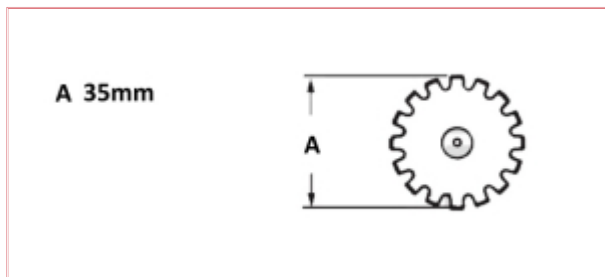

Carpenter Goodwin
31 Bridge St
Leominster
Herefordshire
HR6 8DU
01568 616266
www.carpentergoodwin.co.uk

VTE2100 Splined bar inner 35mm 12 spline

Part No: VTE2100

Price: £99.62 (exc VAT) | £119.54 (inc VAT)

The following prices are based on order quantity.

Quantity	Price Each
1 - 2	£99.62
3 or more	£78.82

Specifications

Vapormatic VTE2100

Splined bar Inner 35mm 600mm length 12 spline type 5.41

See measuring diagram picture:

A: Splined bar diameter outer measurement - 35mm

No. of Splines: 12