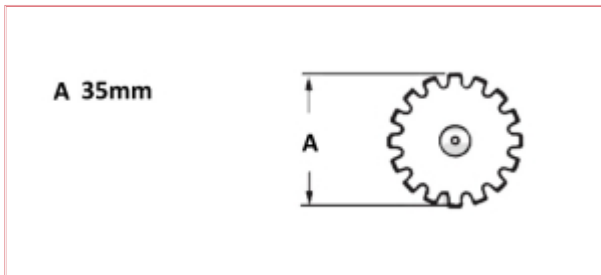

Carpenter Goodwin
31 Bridge St
Leominster
Herefordshire
HR6 8DU
01568 616266
www.carpentergoodwin.co.uk

VTE2100 Splined bar inner 35mm 12 spline

Part No: VTE2100

Price: £99.62 (exc VAT) | £119.54 (inc VAT)

The following prices are based on order quantity.

Quantity	Price Each
1 - 2	£99.62
3 or more	£78.82

Specifications

Vapormatic VTE2100

Splined bar Inner 35mm 600mm length 12 spline type 5.41

See measuring diagram picture:

A: Splined bar diameter outer measurement - 35mm

No. of Splines: 12