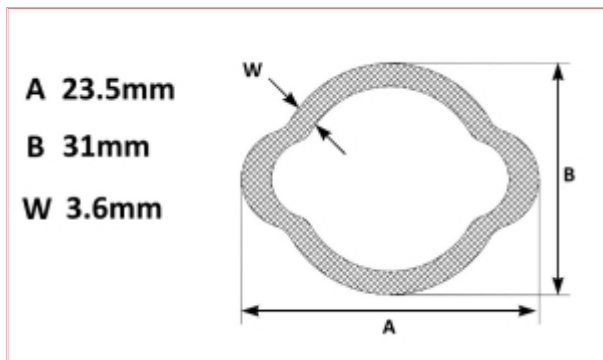

VTE2000 Lemon PTO tube Inner - Per Metre

Part No: VTE2000

Price: £26.58 (exc VAT) | £31.89 (inc VAT)

Specifications

Vapormatic VTE2000 Lemon PTO tube Inner OOa profile

Priced per Metre, cut from 3m length stock lengths

See measuring diagram picture:

A: Lemon tube diameter smaller measurement - 23.5mm

B: Lemon tube diameter wide measurement - 31mm

W: Lemon Tube Wall Thickness - 3.6mm